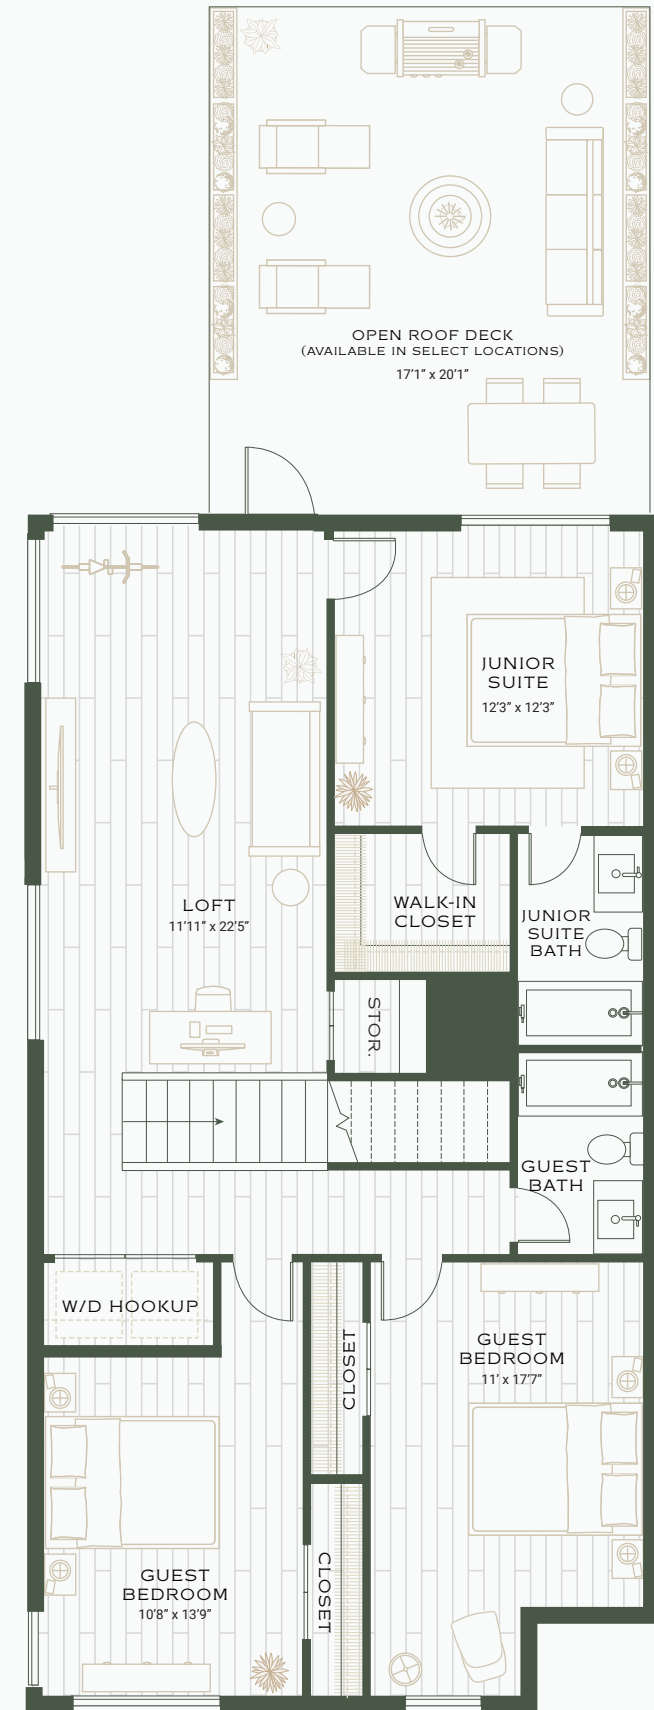

PARK PLACE

AT LAKELINE

AT LAKELINE

THE BARTON

4 BED / 3.5 BATH

INTERIOR SF: 2,278

COMPASS DMG

***SELECT LOCATIONS**

Park Place at Lakeline & PrimeHaven Homes reserves the right to make modifications and changes to the information contained herein. Price and availability subject to change. Renderings, photos, and sketches are representational and may not be completely accurate. Dimensions, sizes, specifications, layouts, views, and materials are approximate & subject to change without notice. 🏠

LEVEL ONE

LEVEL TWO