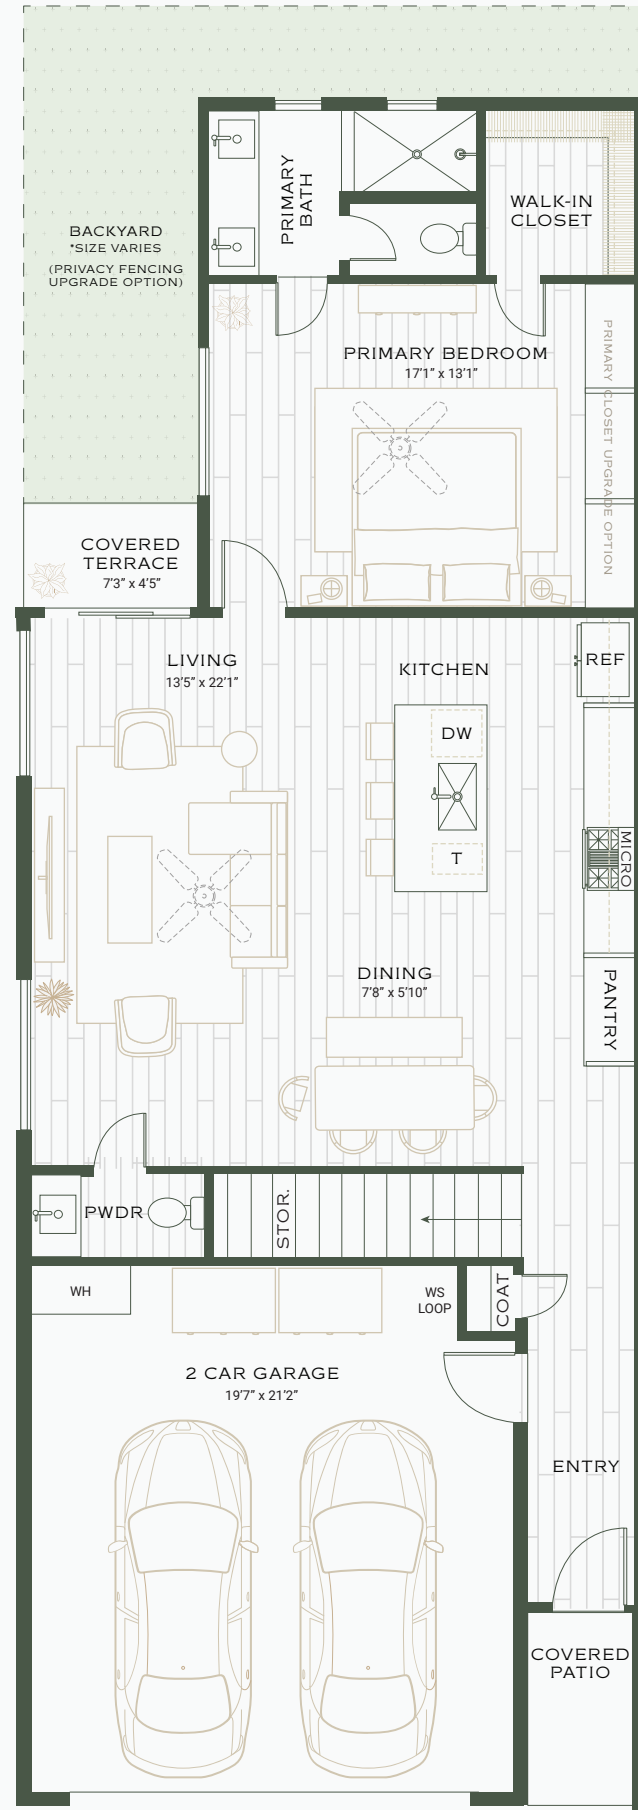

PARK PLACE

AT LAKELINE

AT LAKELINE

THE BARTON

4 BED / 3.5 BATH

INTERIOR SF: 2,278

COMPASS DMG

***SELECT LOCATIONS**

Park Place at Lakeline & PrimeHaven Homes reserves the right to make modifications and changes to the information contained herein. Price and availability subject to change. Renderings, photos, and sketches are representational and may not be completely accurate. Dimensions, sizes, specifications, layouts, views, and materials are approximate & subject to change without notice. 🏠

LEVEL ONE

LEVEL TWO